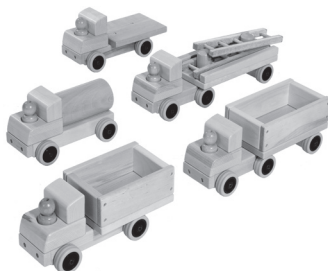

⚠ CAUTION

▲ Store indoors. These toys are not waterproof.

The smaller toys consist of the following:

D610 Village vehicle consists of 1 car and villager

D611 consists of 1 car, 1 van and 3 villagers

D612 consists of 2 cars, 2 vans and 6 villagers

D613 consists of 6 more villagers

T71 Tank truck and villager

T72 Dump truck and villager

T73 The Artic consists of a cab and trailer, and a villager

T74 Flatbed and villager

T77 The Fire truck consists of a cab and trailer, two ladders and a villager