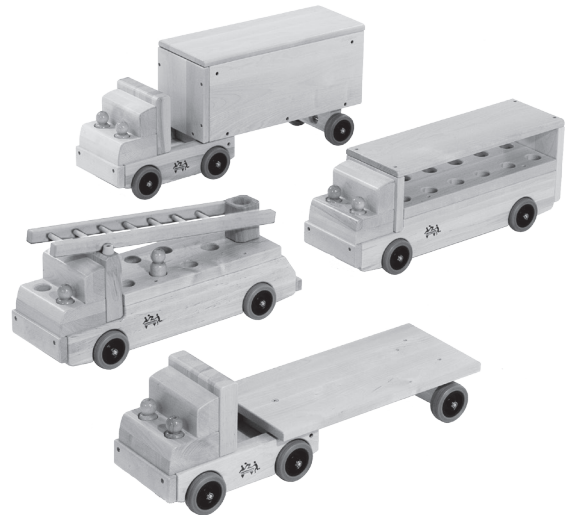

T15 Artic consists of a cab, box trailer with lid and 2 villagers

T20 Flatbed consists of a cab, trailer and 2 villagers

T28 Coach consists of coach and 2 villagers

T30 Fire Engine consists of the fire truck, ladder and 2 villagers

T114 includes the four large trucks and 8 villagers

If your shipment is incomplete, please contact Customer Service

Construction

The wooden components are manufactured from solid birch and birch plywood protected with a child-safe finish. The Fire truck ladders have a non-toxic oil finish. The truck and airplane wheels are non-marking.

User Modifications

We cannot be responsible for modifications made by customers to our products in the field without our supervision, testing or evaluation.

Ordering Parts

To order replacement parts, contact Customer Service with a description of the part(s) needed and the ID Code from the product.

Use only replacement parts supplied by Community Playthings.

IMPORTANT Retain these instructions for future reference.

Community Playthings

Brightling Road, Robertsbridge, TN32 5DR UK

Phone: 0800 387 457

www.communityplaythings.co.uk sales@communityplaythings.co.uk